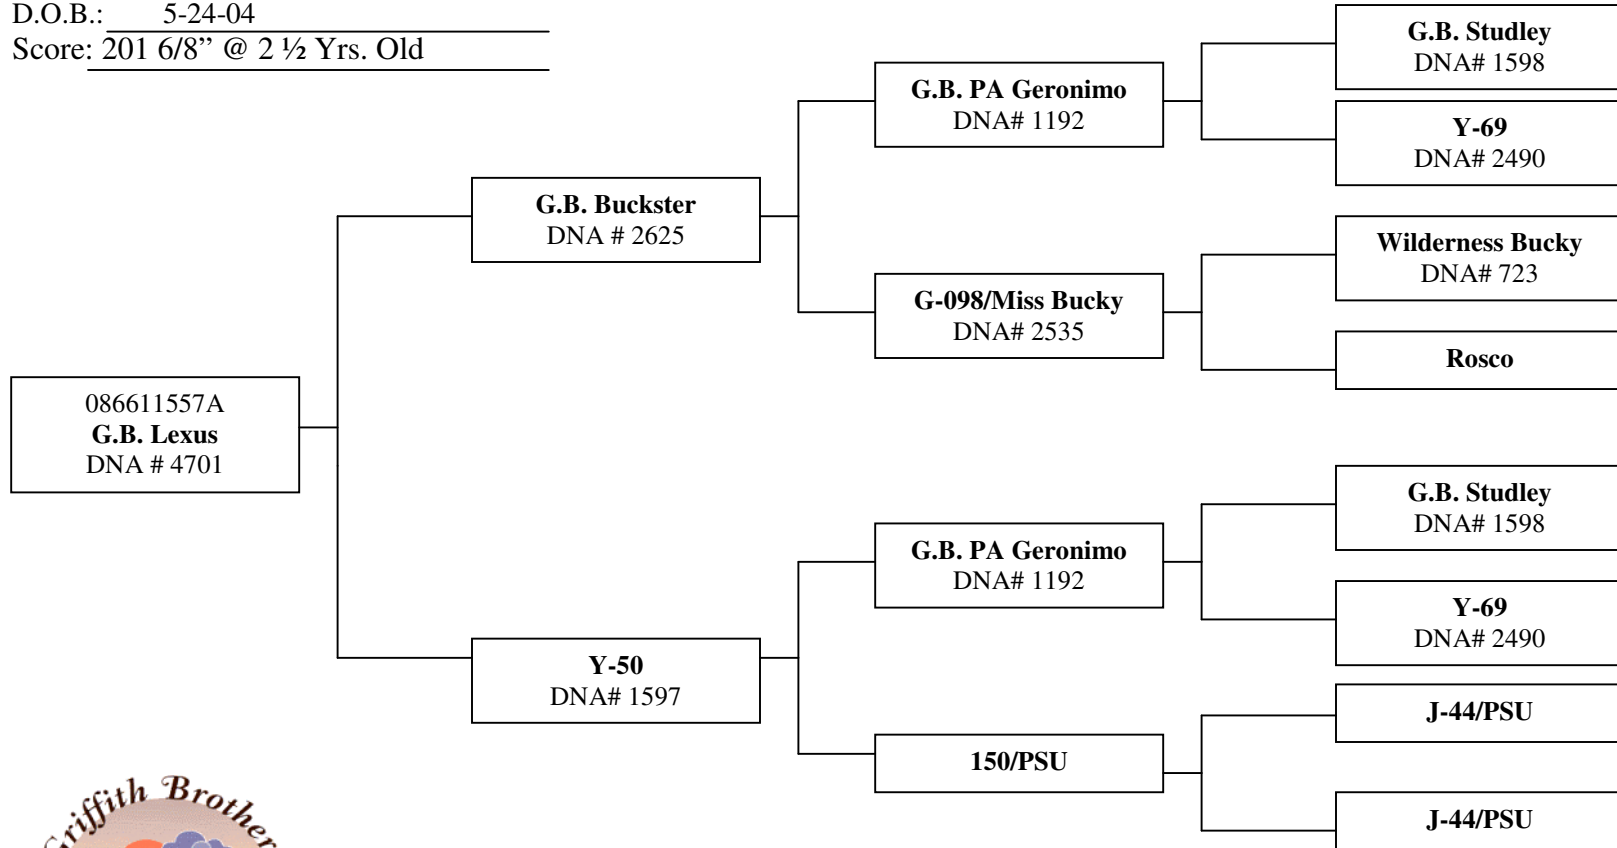

Name: G.B. Lexus

Main ID Number: 086611557A

Secondary ID Number: O-6

DNA Number: 4701

D.O.B.: 5-24-04

Score: 201 6/8" @ 2 1/2 Yrs. Old

Comments: **2006 scores 201-6/8" at 2-1/2 years old with a spread of 27-2/8"**